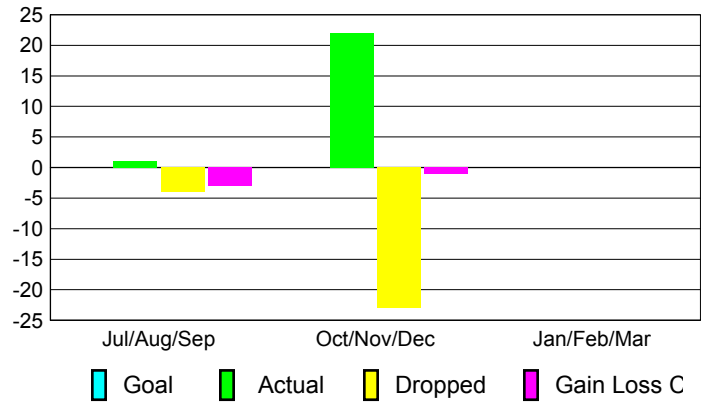

Membership Results 2012-2013

Goal, New, Dropped, Gain/Loss

Comparison of Membership Gain/Loss

Current Year Compared to the Previous Year